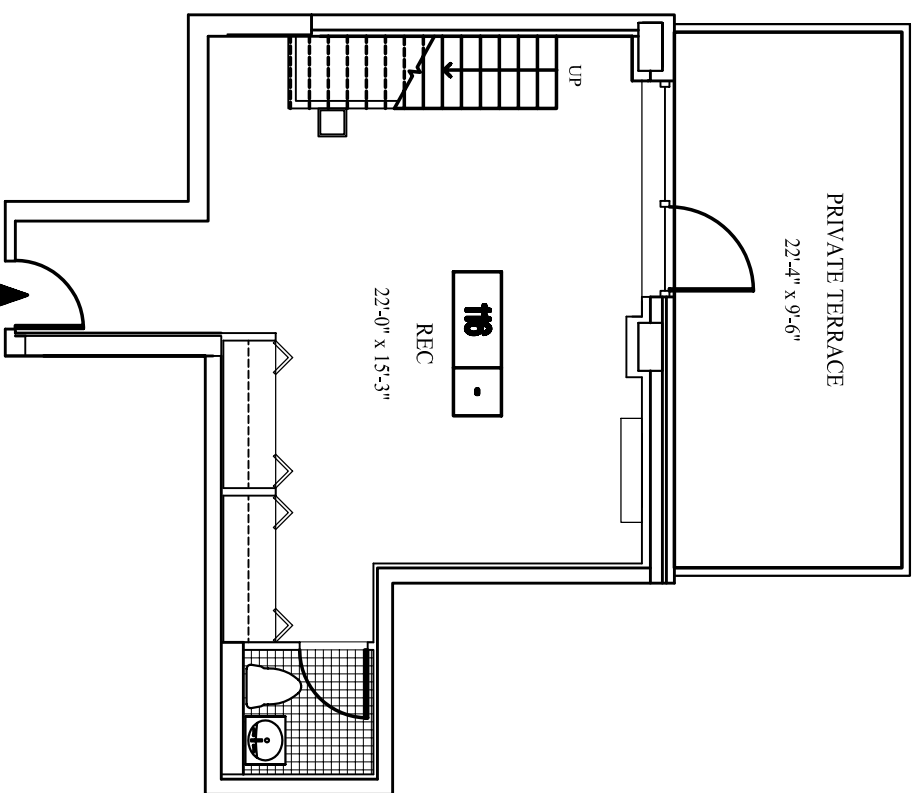

UNIT 116
321 WEST 64TH STREET, 1ST FL. (UPPER LEVEL)

UNIT 116
321 WEST 64TH STREET, CELLAR (LOWER LEVEL)

KEY PLAN